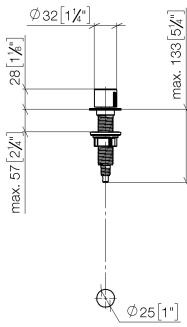

**Strainer waste with control handle - Chrome**

ELIO

10 712 970

- control for single basin
- including adapter for Bowden cable

Fits ELIO, ENO, MEM, META SQUARE, SYNC and TARA ULTRA

Fits: ELIO, MEM, ENO, SYNC, TARA ULTRA, META SQUARE

	Chrome	10 712 970-00
	Brushed Platinum	10 712 970-06
	Platinum	10 712 970-08
	Durabress (23kt Gold)	10 712 970-09
	Dark Chrome	10 712 970-19
	Brushed Durabress (23kt Gold)	10 712 970-28
	Matte Black	10 712 970-33
	Brushed Champagne (22kt Gold)	10 712 970-46
	Champagne (22kt Gold)	10 712 970-47
	Brushed Chrome	10 712 970-93
	Brushed Dark Platinum	10 712 970-99

10 712 970

mm [inches]

10 712 970

Parts for other finishes can be found here: Brushed Platinum

Spare parts list

No.	Item Number	Name	Quantity used	Delivery time
1	09 20 97 030-00	handle	1	10
2	90 12 12 002 00 90	fixing cap	1	2
3	09 27 87 011-00	rosette	1	10
4	09 14 10 042 90	seal	1	2
5	09 29 06 087-00	spindle	1	10
6	04 30 01 029 00 90	adaptor	1	2
7	09 24 03 175 90	adaptor	1	2
8	09 11 10 073-07	connection	1	30
9	09 11 10 074-07	connection	1	30
10	09 11 10 079-07	connection	1	30
11	09 30 11 087 90	disc	1	2
12	09 23 30 024-07	nut	1	30